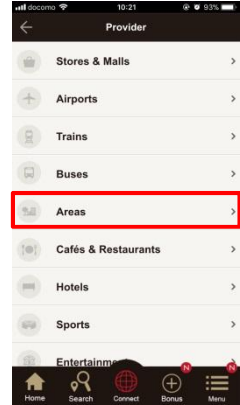

# iOS profile install

iOS users must install profile by following instruction, if you use free Wi-Fi in City of NANTO

①

②

③

④

⑤

⑥