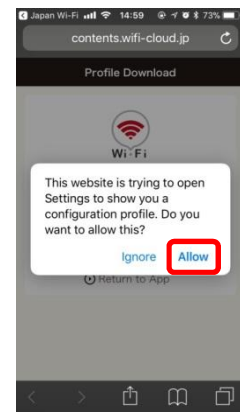

iOS profile install

iOS users must install profile by following instruction, if you use free Wi-Fi in City of NANTO

①

②

③

④

⑤

⑥

⑦

⑧

⑨

⑩