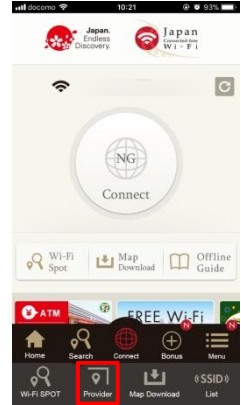

# iOS profile install

iOS users must install profile by following instruction, if you use free Wi-Fi in City of NANTO

①

②

③

④

⑤

⑥