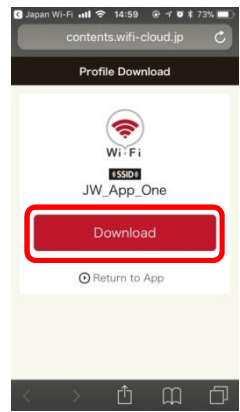

iOS profile install

iOS users must install profile by following instruction, if you use free Wi-Fi in City of NANTO

①

②

③

④

⑤

⑥

⑦

⑧

⑨

⑩