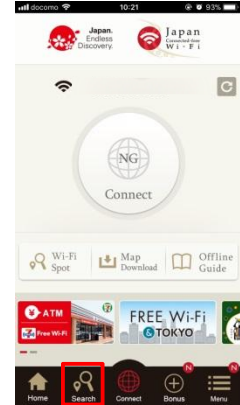

# iOS profile install

iOS users must install profile by following instruction, if you use free Wi-Fi in City of NANTO

①

②

③

④

⑤

⑥