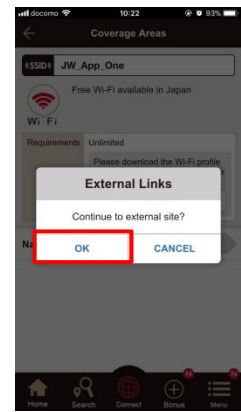

iOS profile install

iOS users must install profile by following instruction, if you use free Wi-Fi in City of NANTO

①

②

③

④

⑤

⑥

⑦

⑧

⑨

⑩